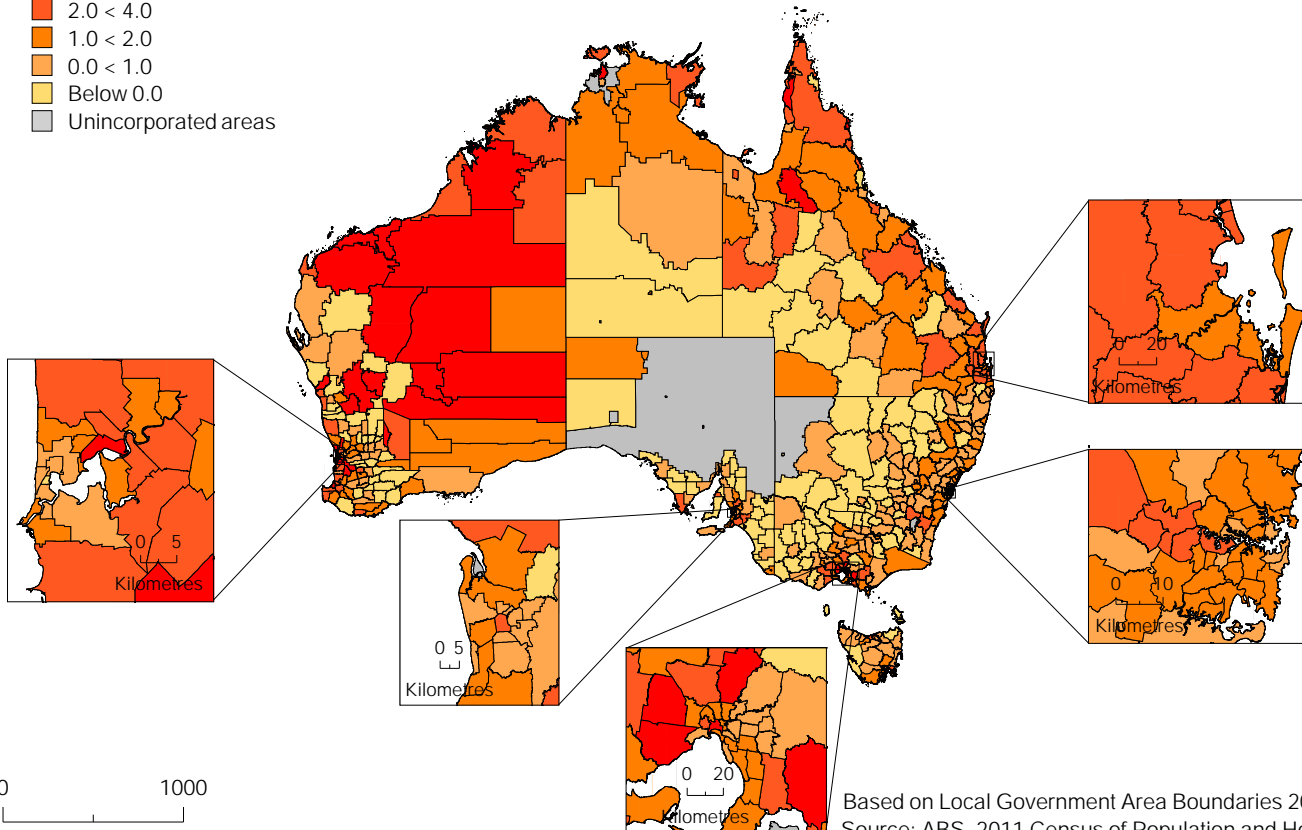

# Average Annual Growth Rate (%)

- 4.0 and above
- 2.0 < 4.0
- 1.0 < 2.0
- 0.0 < 1.0
- Below 0.0
- Unincorporated areas

0 1000  
Kilometres

Based on Local Government Area Boundaries 2011  
Source: ABS, 2011 Census of Population and Housing  
© Commonwealth of Australia 2012